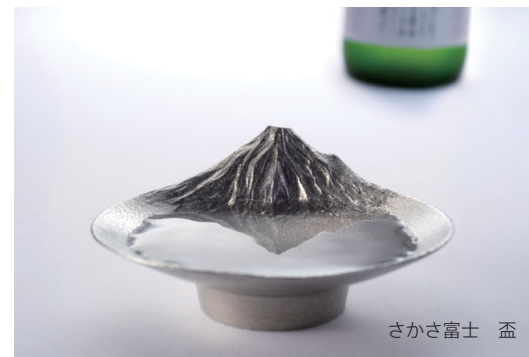

さかさ富士 猪口

さかさ富士 盃